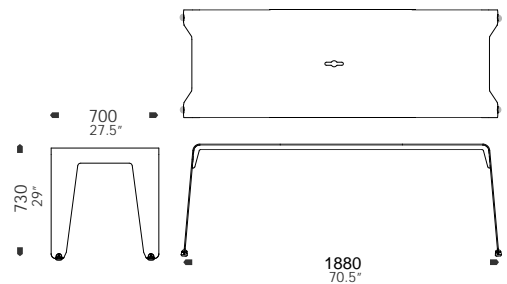

Extra Large Dining Table

Lime Fizz ● Satin Black ● Neon Pink ● Cool White ● Lemon Yellow ● Blue Bob ● Rolly Red ● Anodic Silver ●

Custom colours available, minimum quantity or set up charges may apply.

1/66 McLachlan Street
Fortitude Valley Q 4006
P +61 7 3257 2822
F +61 7 3257 2844
www.luxxbox.com
info@luxxbox.com