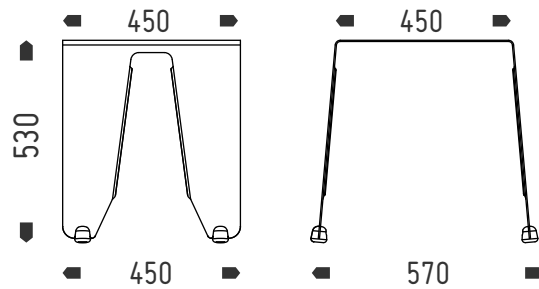

Lime Fizz ● Satin Black ● Neon Pink ● Cool White ● Lemon Yellow ● Blue Bob ● Rolly Red ● Anodic Silver ●

Custom colours available, minimum quantity or set up charges may apply.

1/66 McLachlan Street
Fortitude Valley Q 4006
P +61 7 3257 2822
F +61 7 3257 2844
www.luxxbox.com
info@luxxbox.com