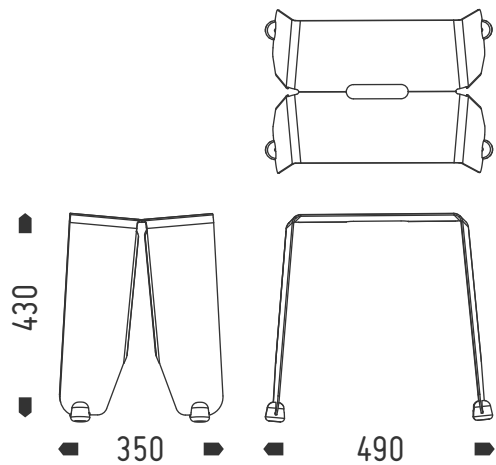

Lime Fizz ● Satin Black ● Neon Pink ● Cool White ● Lemon Yellow ● Blue Bob ● Rolly Red ● Anodic Silver ●
Custom colours available, minimum quantity or set up charges may apply.

1/66 McLachlan Street
Fortitude Valley Q 4006
P +61 7 3257 2822
F +61 7 3257 2844
www.luxxbox.com
info@luxxbox.com