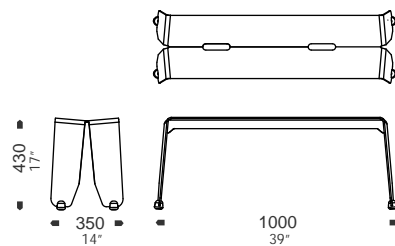

1000 Bench

Lime Fizz ● Satin Black ● Neon Pink ● Cool White ● Lemon Yellow ● Blue Bob ● Rolly Red ● Anodic Silver ●

Custom colours available, minimum quantity or set up charges may apply.

1/66 McLachlan Street
Fortitude Valley Q 4006
P +61 7 3257 2822
F +61 7 3257 2844
www.luxxbox.com
info@luxxbox.com