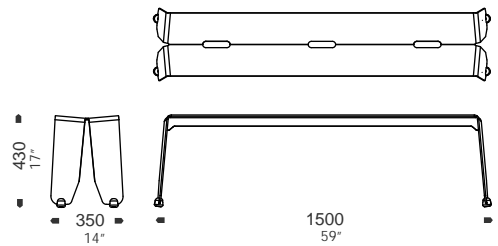

BRAINWASH

Bench

Brainwash Bench

This interior/ exterior café series of stools, tables and benches by Luxxbox is the very epitome of espresso culture.

Inherent sturdiness and durability that comes from being manufactured with one single piece of formed then zinc primed and powder-coated steel. Finished off with custom designed polyethylene feet to increase stability.

key features

99% recyclable

- _ Made in Australia
- _ GECA certified
- _ 6mm zinc primed steel, ultra strong and sturdy
- _ Interior/Exterior tough polyester powder coat
- _ UV/impact resistant polyethylene feet
- _ Security feet option, lock down for public spaces
- _ Galvanised or stainless steel stool available
- _ Custom colours and custom branding available
- _ Very long life, refinishable, recyclable
- _ Handle cut out for easy carrying
- _ Designed to allow water to run off

1500 Bench

Lime Fizz ● Satin Black ● Neon Pink ● Cool White ● Lemon Yellow ● Blue Bob ● Rolly Red ● Anodic Silver ●

Custom colours available, minimum quantity or set up charges may apply.

1/66 McLachlan Street
Fortitude Valley Q 4006
P +61 7 3257 2822
F +61 7 3257 2844
www.luxxbox.com
info@luxxbox.com