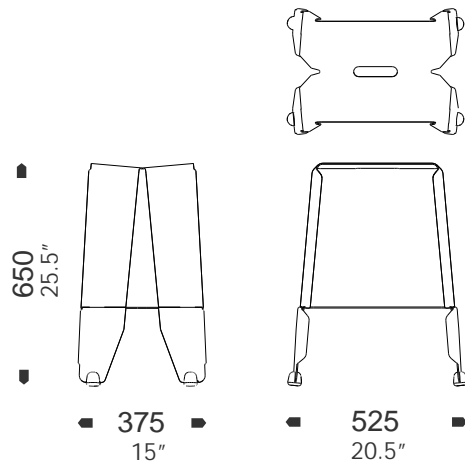

Lime Fizz ● Satin Black ● Neon Pink ● Cool White ● Lemon Yellow ● Blue Bob ● Rolly Red ● Anodic Silver ●

Custom colours available, minimum quantity or set up charges may apply.

1/66 McLachlan Street
Fortitude Valley Q 4006
P +61 7 3257 2822
F +61 7 3257 2844
www.luxxbox.com
info@luxxbox.com