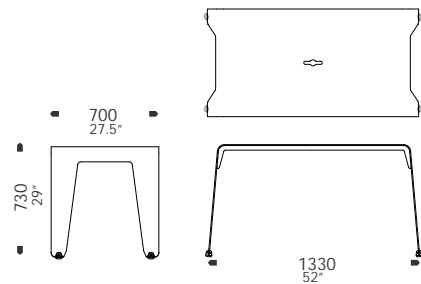

Large Dining Table